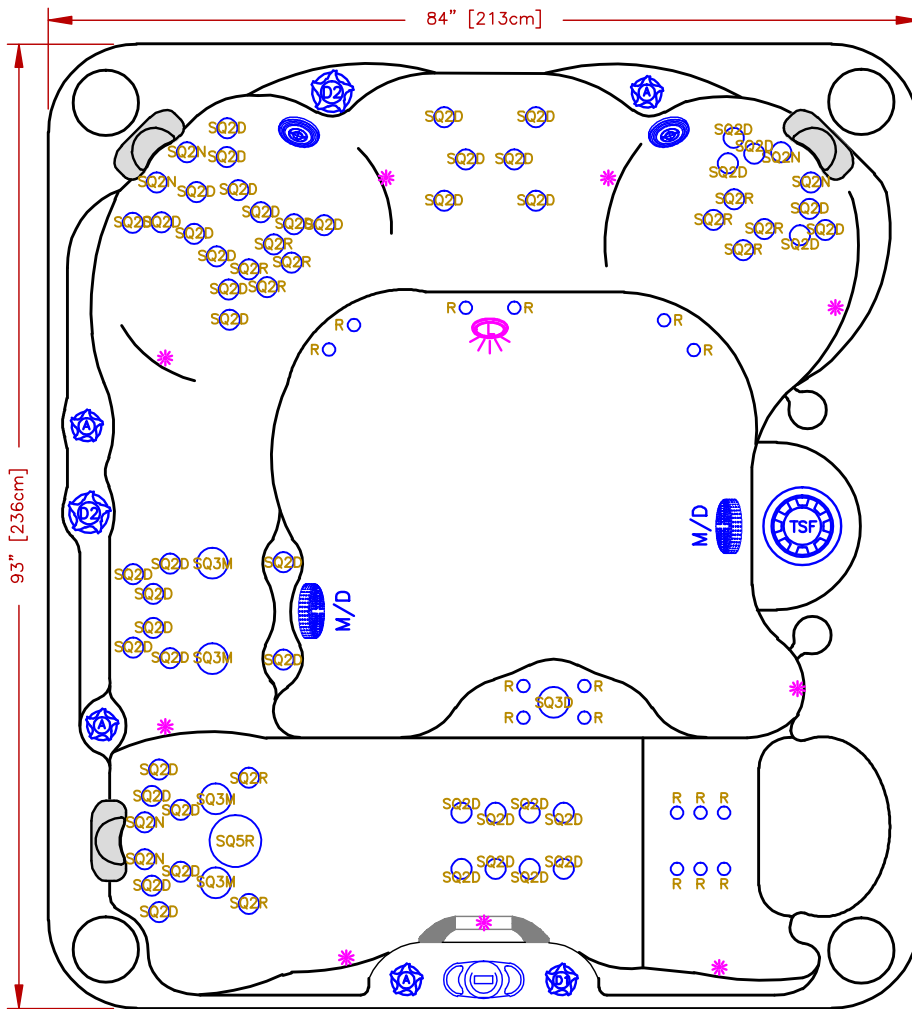

LINE	AMERICAN SPAS
MODEL	HARMONY
NUM	AM-885L-G

85 JETS LEGEND

QTY.	SYMB.	DESCRIPTION	PART#
16	(R)	RAIN JET	PLU23028-292-000
6	(SQN)	NECK JET SHOWER 100%	PLU29520-611-500
47	(SQ2D)	EURO DIRECTIONAL,-BLK	PLU29520-011-500
10	(SQ2R)	PROLOCK JET INTERNAL ROTO	PLU29520-021-500
1	(SQ3D)	MINI-JET DIRECTIONAL	PLU29530-111-500
4	(SQ3M)	MINI-JET MASSAGE	PLU29530-141-500
1	(SQ5R)	5" PROLOCK JET ROTO	PLU29550-081-500
1	(WF)	LED WATERFALL HANDRAIL W/VALVE	
1	(OZ)	HYDRO CLEAR OZONATOR	
4	(A)	AIR VALVE	
1	(D1)	1" VALVE	
2	(D2)	2" DIVERTER VALVE	
2	(M/D)	MAIN DRAIN	
1	(F)	50 SQ.FT. BIO-CLEAN FILTER (SQR) TELEWEIR	
1	(L)	MULTI COLORED LED LIGHT	
8	(LED)	PREMIUM LED LIGHTING	
3	(P)	I-PILLOWS	
1	(CONTROL)	406T TOPSIDE AMERICAN	
1	(STEREO)	FREEDOM SOUND SYSTEM W/SUBWOOFER AND W/2-3" SPEAKERS	

NOTE:
DUE TO OUR CONTINUOUS IMPROVEMENT PROGRAM, ALL MODELS
AND SPECIFICATIONS ARE SUBJECT TO CHANGE WITHOUT NOTICE.

SCALE: NONE

SPECIFICATIONS
DIMENSIONS IN - 84" x 93" x 36"
CM - 213 x 236 x 91
WATER CAP. 450 GAL [1703 L]
APP. WEIGHT 900 LBS [408 K]

TITLE		2018 SPA LINE CAL SPAS AM-885L-G	
DWG NO.		DWG BY J.ORNELAS	
DATE		REVISED	
01/15/18		E	