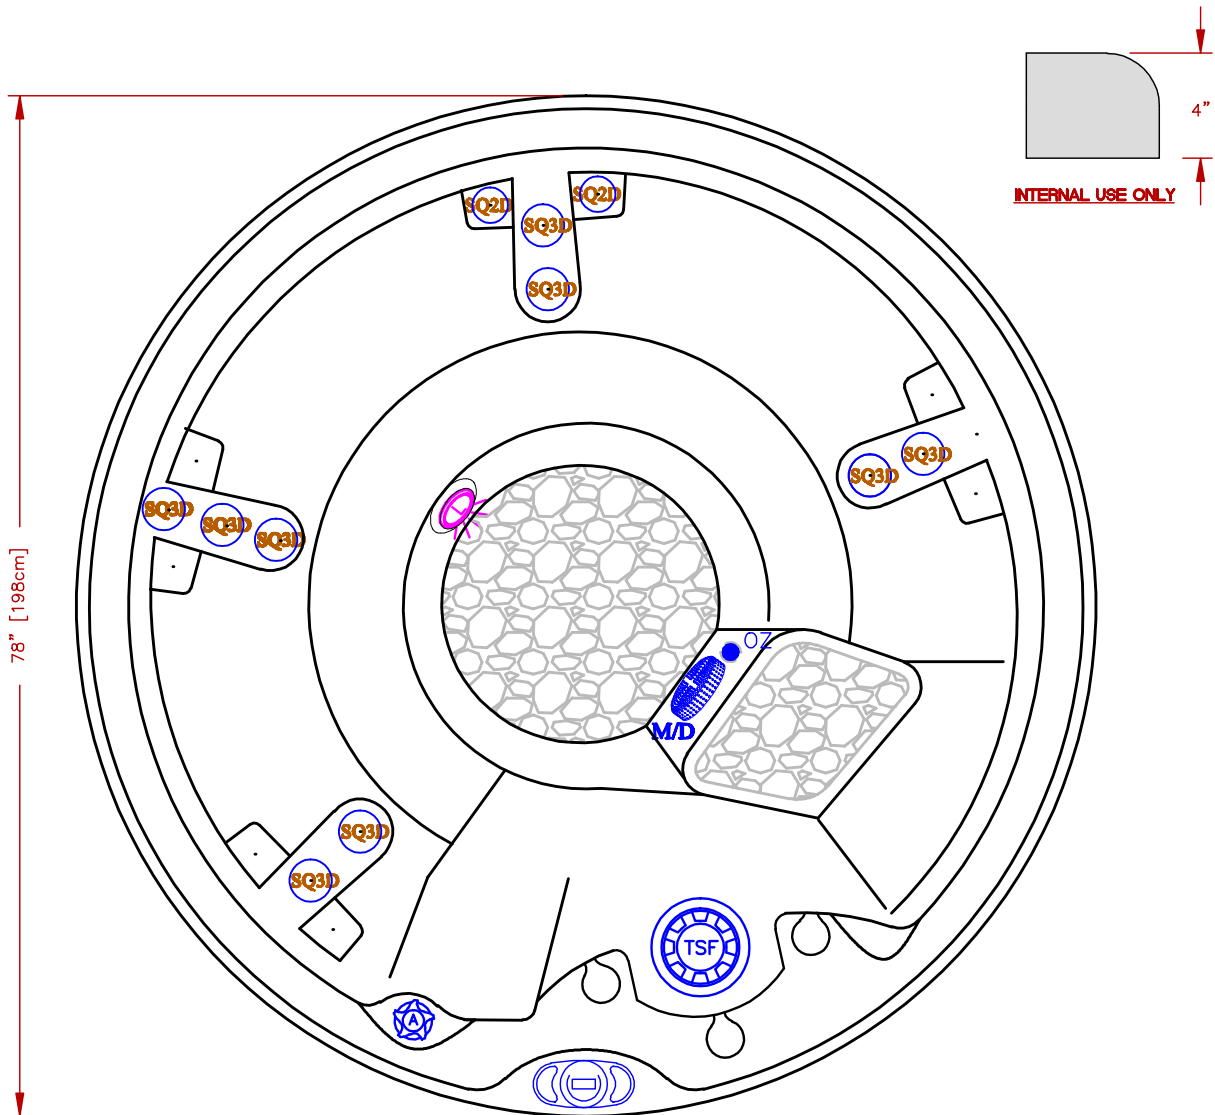

LINE	AMERICAN SPAS
MODEL	AM-511RS
NUM	

11 JETS LEGEND			
QTY.	SYMB.	DESCRIPTION	PART#
2	(SQ2D)	EURO DIRECTIONAL, -BLK	PLU29520-011-500
9	(SQ3D)	MINI JET DIRECTIONAL	PLU29530-111-500
1	(M/D)	MAIN DRAIN	
1	(A)	AIR VALVE	
1	(F)	50 SQ.FT. BIO-CLEAN (SQR) TELEWEIR	
1	(L)	MULTI COLORED LED LIGHT	
1	(OZ)	HYDRO CLEAR™ OZONATOR	
1	(CONTROL)	406U TOPSIDE AMERICAN	

NOTE:
DUE TO OUR CONTINUOUS IMPROVEMENT PROGRAM, ALL MODELS
AND SPECIFICATIONS ARE SUBJECT TO CHANGE WITHOUT NOTICE.

SPECIFICATIONS		SCALE:
DIMENSIONS 78" DIA. X 36" 198cm X 91cm		
WATER CAP. 300 GAL [1,136 L] APP. WEIGHT 350 LBS [159 Kg]		
TITLE 2018 SPA LINE AMERICAN SPAS AM-511RS (AM-511RM)		
DWG NO.	DWG BY J.ORNELAS	
DATE 01/16/18	REVISED B	