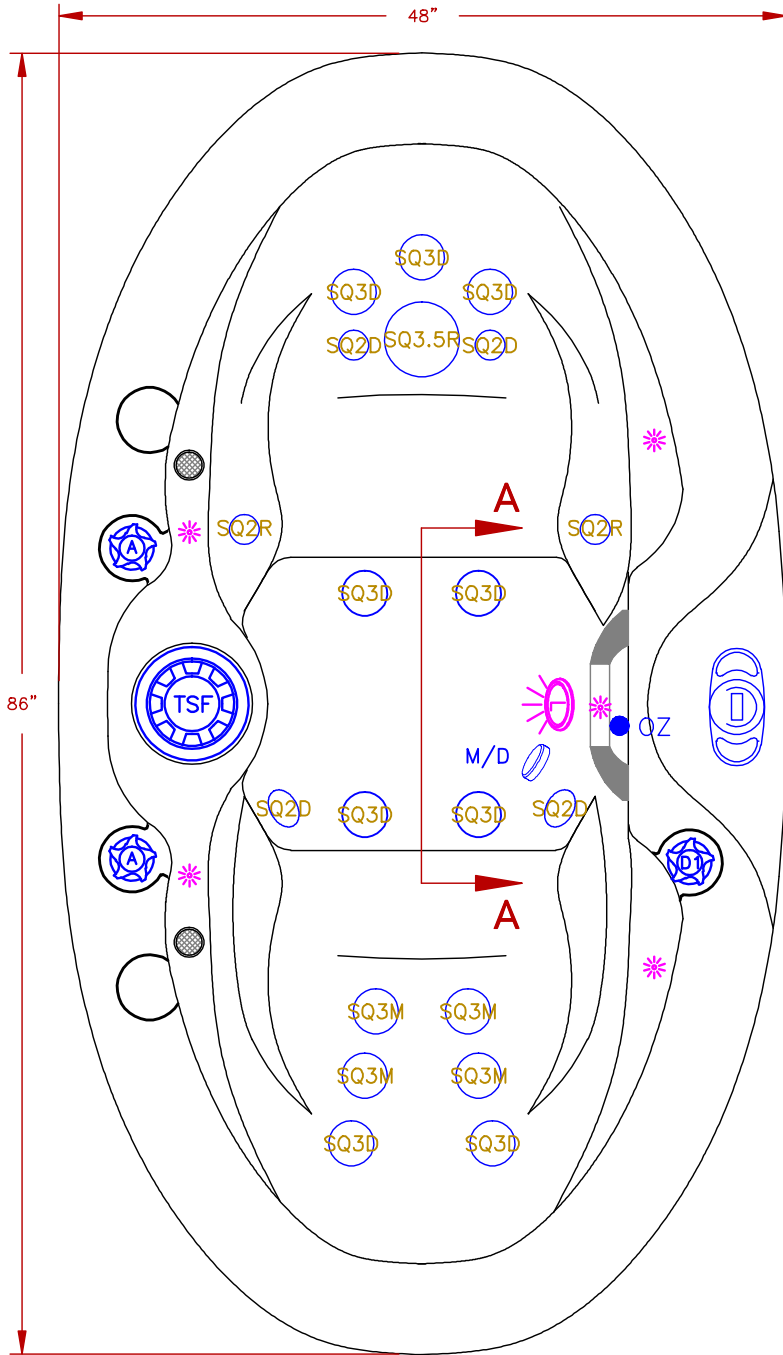

LINE	AMERICAN SPAS
MODEL	VALENTINE
NUM	AM-420B

20 JETS LEGEND			
QTY.	SYMB.	DESCRIPTION	PART#
4	(SQ2D)	EURO DIRECTIONAL, -BLK	PLU29520-011-500
2	(SQ2R)	PULSATE JET/HAND JET	PLU29520-021-500
9	(SQ3D)	MINI JET DIRECTIONAL	PLU29530-111-500
4	(SQ3M)	MINI-JET MASSAGE	PLU29530-141-500
1	(SQ3.5R)	TWIN ROTO	PLU29530-031-500
1	(OZ)	PURE SILK OZONE	
1	(WF)	LED HANDLE WATERFALL	
1	(D1)	1" VALVE (STAR FIRE)	
2	(A)	AIR VALVE (STAR FIRE)	
1	(M/D)	MAIN DRAIN	
1	(F)	50 SQ.FT. FILTER (SQF) TELEWEIR	
4	(LED)	PERIMETER LIGHTING	
1	(L)	MULTI COLORED LED	
1	(STEREO)	FREEDOM SOUND SYSTEM	
1	(CONTROL)	406U TOPSIDE AMERICAN	

SCALE:

SPECIFICATIONS	86" X 48" X 33"
DIMENSIONS	218cm X 121cm X 83cm
WATER CAP.	200 GAL [757 L]
APP. WEIGHT	480 LBS [218 Kg]

TITLE		2018 SPA LINE AMERICAN SPAS AM-420B	
DWG NO.		DWG BY	J. ORNELAS
DATE	01/15/18	REVISED	B