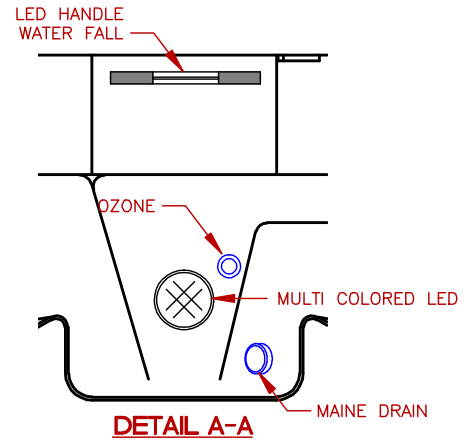

LINE	AMERICAN SPAS
MODEL	VALENTINE
NUM	AM-420B

20 JETS LEGEND			
QTY.	SYMB.	DESCRIPTION	PART#
4	(SQ2D)	EURO DIRECTIONAL, -BLK	PLU29520-011-500
2	(SQ2R)	PULSATE JET/HAND JET	PLU29520-021-500
9	(SQ3D)	MINI JET DIRECTIONAL	PLU29530-111-500
4	(SQ3M)	MINI-JET MASSAGE	PLU29530-141-500
1	(SQ3.5R)	TWIN ROTO	PLU29530-031-500
1	(OZ)	PURE SILK OZONE	
1	(WF)	LED HANDLE WATERFALL	
1	(D1)	1" VALVE (STAR FIRE)	
2	(A)	AIR VALVE (STAR FIRE)	
1	(M/D)	MAIN DRAIN	
1	(F)	50 SQ.FT. FILTER (SQF) TELEWEIR	
4	(LED)	PERIMETER LIGHTING	
1	(L)	MULTI COLORED LED	
1	(STEREO)	FREEDOM SOUND SYSTEM	
1	(CONTROL)	406U TOPSIDE AMERICAN	

SCALE:

SPECIFICATIONS	86" X 48" X 33"
DIMENSIONS	218cm X 121cm X 83cm
WATER CAP.	200 GAL [757 L]
APP. WEIGHT	480 LBS [218 Kg]

TITLE		2018 SPA LINE AMERICAN SPAS AM-420B	
DWG NO.		DWG BY	J. ORNELAS
DATE	01/15/18	REVISED	B