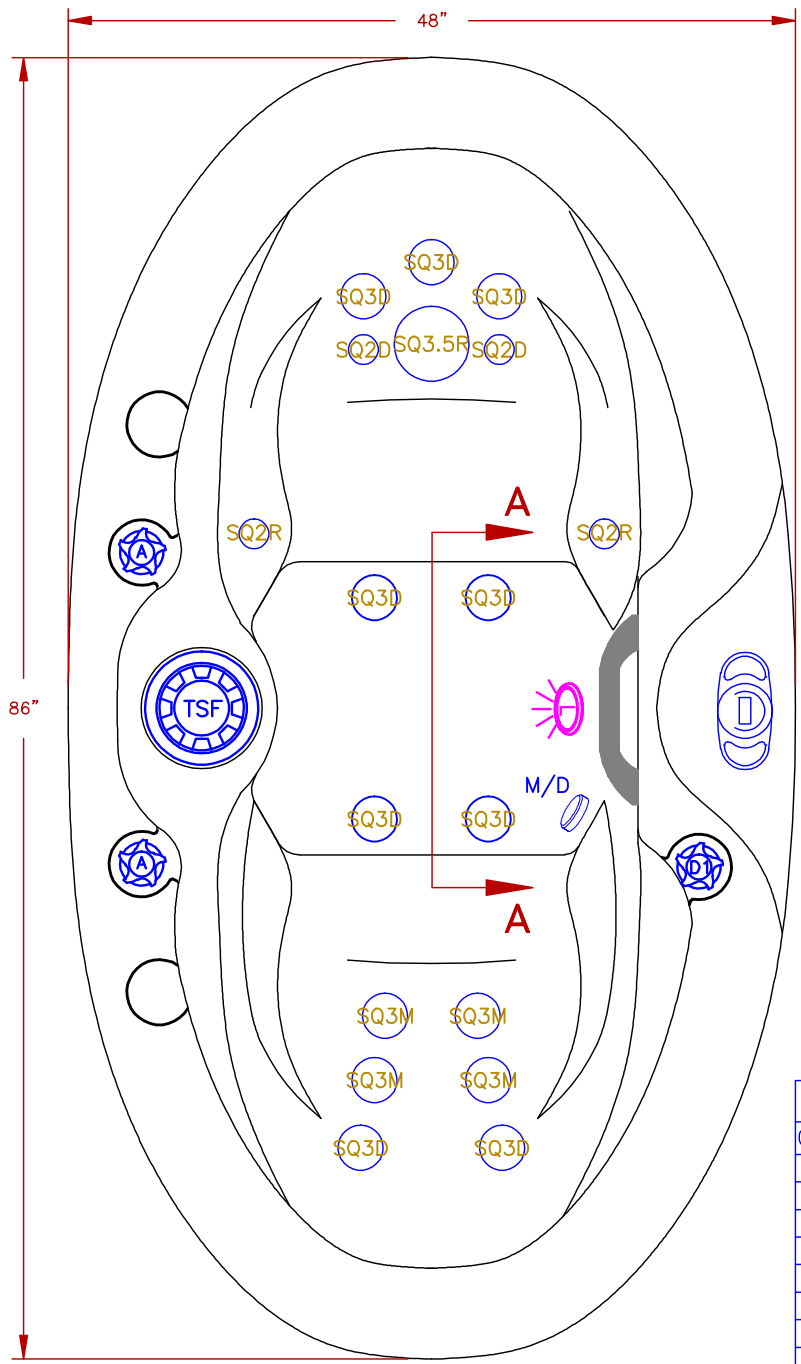

LINE	AMERICAN SPAS
MODEL	VALENTINE
NUM	AM-418B

18 JETS LEGEND			
QTY.	SYMB.	DESCRIPTION	PART#
2	(SQ2D)	EURO DIRECTIONAL, -BLK	PLU29520-011-500
2	(SQ2R)	PULSATE JET/HAND JET	PLU29520-021-500
9	(SQ3D)	MINI JET DIRECTIONAL	PLU29530-111-500
4	(SQ3M)	MINI-JET MASSAGE	PLU29530-141-500
1	(SQ3.5R)	TWIN ROTO	PLU29530-031-500
1	(WF)	HANDLE WATERFALL	
1	(D1)	1" VALVE (STAR FIRE)	
2	(A)	AIR VALVE (STAR FIRE)	
1	(M/D)	MAIN DRAIN	
1	(F)	50 SQ.FT. FILTER (SQR) TELEWEIR	
1	(L)	MULTI COLORED LED	
1	(CONTROL)	406U TOPSIDE AMERICAN	

SCALE:

<b>SPECIFICATIONS</b>	<b>86" X 48" X 33"</b>
<b>DIMENSIONS</b>	<b>218cm X 121cm X 83cm</b>
<b>WATER CAP.</b>	<b>200 GAL [757 L]</b>
<b>APP. WEIGHT</b>	<b>480 LBS [218 Kg]</b>

<b>TITLE</b>		2018 SPA LINE AMERICAN SPAS AM-418B	
<b>DWG NO.</b>		<b>DWG BY</b>	J. ORNELAS
<b>DATE</b>	01/15/18	<b>REVISED</b>	B