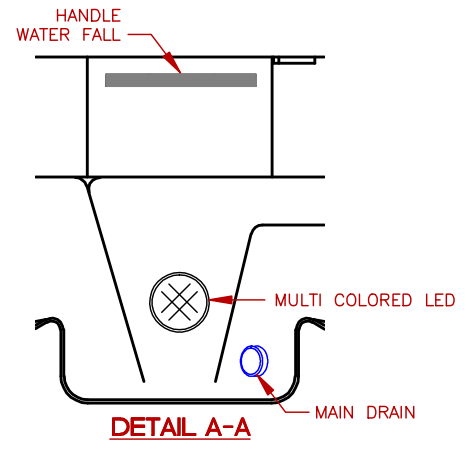

LINE	AMERICAN SPAS
MODEL	VALENTINE
NUM	AM-418B

18 JETS LEGEND			
QTY.	SYMB.	DESCRIPTION	PART#
2	(SQ2D)	EURO DIRECTIONAL, -BLK	PLU29520-011-500
2	(SQ2R)	PULSATE JET/HAND JET	PLU29520-021-500
9	(SQ3D)	MINI JET DIRECTIONAL	PLU29530-111-500
4	(SQ3M)	MINI-JET MASSAGE	PLU29530-141-500
1	(SQ3.5R)	TWIN ROTO	PLU29530-031-500
1	(WF)	HANDLE WATERFALL	
1	(D1)	1" VALVE (STAR FIRE)	
2	(A)	AIR VALVE (STAR FIRE)	
1	(M/D)	MAIN DRAIN	
1	(F)	50 SQ.FT. FILTER (SQR) TELEWEIR	
1	(L)	MULTI COLORED LED	
1	(CONTROL)	406U TOPSIDE AMERICAN	

SCALE:

<b>SPECIFICATIONS</b>	<b>86" X 48" X 33"</b>
<b>DIMENSIONS</b>	<b>218cm X 121cm X 83cm</b>
<b>WATER CAP.</b>	<b>200 GAL [757 L]</b>
<b>APP. WEIGHT</b>	<b>480 LBS [218 Kg]</b>

<b>TITLE</b>		2018 SPA LINE AMERICAN SPAS AM-418B	
<b>DWG NO.</b>		<b>DWG BY</b>	J. ORNELAS
<b>DATE</b>	01/15/18	<b>REVISED</b>	B